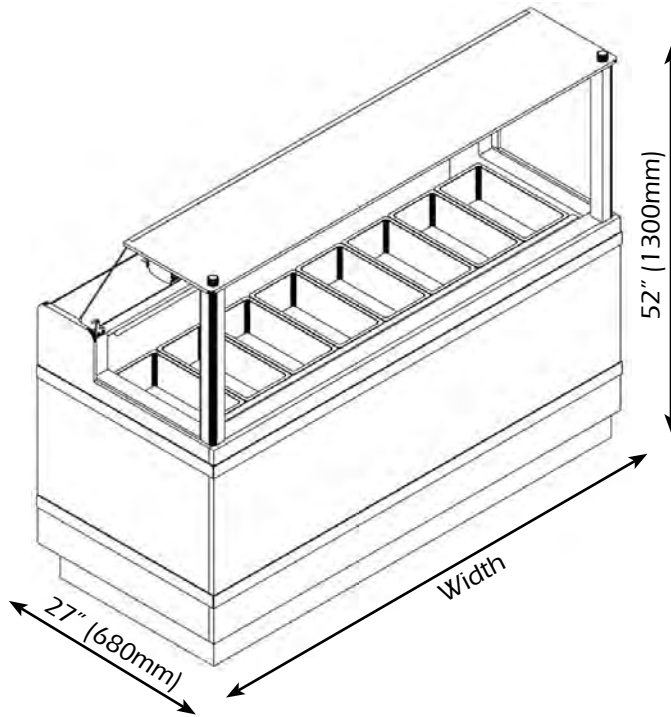

APG

Series

GELATO

APG - Series Display Case

- Available for Gelato & Ice Cream
- Affordable, attractive, small and mobile
- Available in 6, 7, 8 or 10 flavor pans
- Unique compact design is the ultimate solution for limited space applications, making it possible for stores and restaurants to offer gelato products
- Optional wheels

FEATURES

GELATO

DISPLAY CASES

Model	Width	Depth	Height	5 Ltr. Pans	Electrical Requirements
APG - 6	48" (1195mm)	27" (680mm)	52" (1300mm)	6	220V/1Phase/60Hz/10 Amps
APG - 7	55" (1375mm)	27" (680mm)	52" (1300mm)	7	220V/1Phase/60Hz/10 Amps
APG - 8	62" (1555mm)	27" (680mm)	52" (1300mm)	8	220V/1Phase/60Hz/10 Amps
APG - 10	77" (1950mm)	27" (680mm)	52" (1300mm)	10	220V/1Phase/60Hz/15 Amps