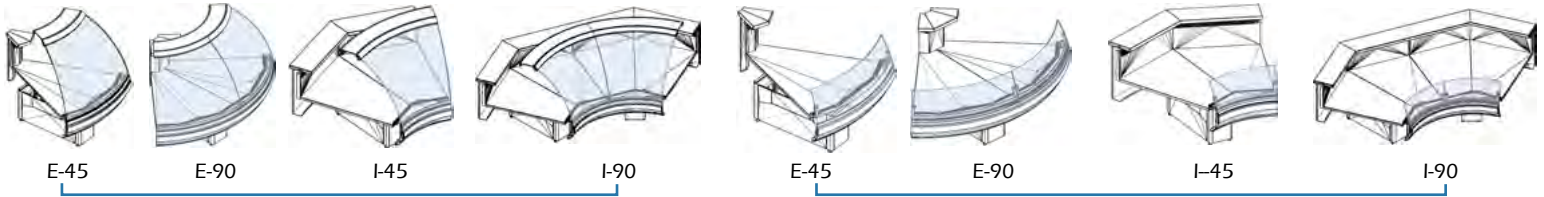

**HEATED**

**REFRIGERATED**

**GRAB 'N' GO**

Glass Options:

CH

SH

VS

45° & 90° Available for Glass Options CH & VS Only