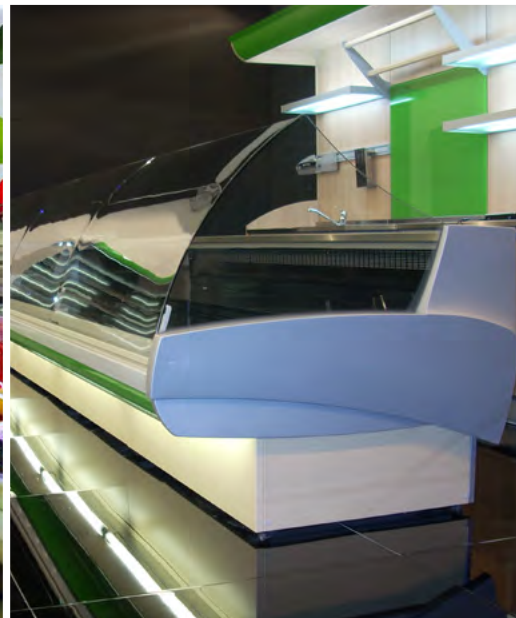

# Columbus

## Case Features:

- Available for Meat, Fish, Cheese, Deli, Prepared Foods, Bakery, Bain Marie, Hot, Salads and Grab 'n' Go
- Optional Glass Solutions:
  - Lift up Hydraulic Glass** for ease of cleaning
  - Low Glass** for integrated grab 'n' go solutions
- All cases available to be channeled together
- LED light technology enhances presentation
- Available in 45° and 90° angles