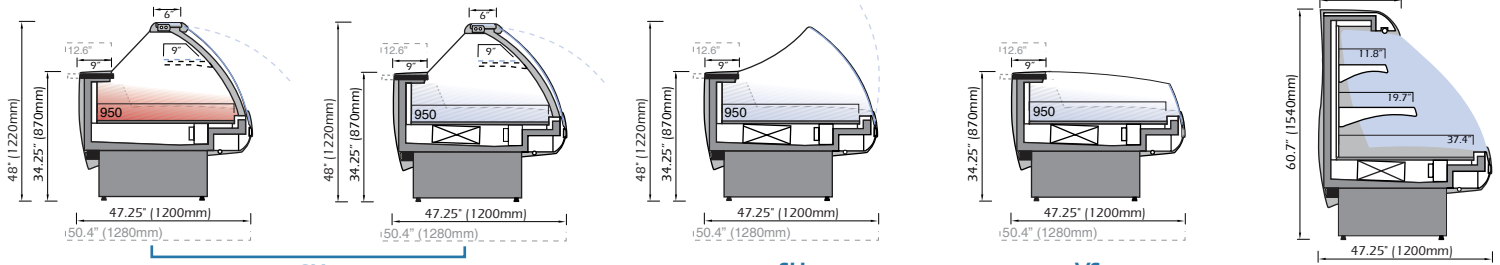

HEATED

REFRIGERATED

GRAB 'N' GO

Glass Options:

CH

SH

VS

45° & 90° Available for Glass Options CH & VS Only