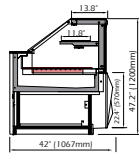

DRY HEATED DECK

DTA