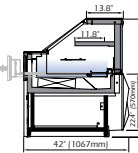

HEATED

REFRIGERATED

HEATED VENTILATED

BAIN MARIE

DRY HEATED DECK

SALADS

GELATO

DVSG

DISPLAY CASES