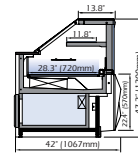

HEATED

REFRIGERATED

HEATED VENTILATED

BAIN MARIE

DRY HEATED DECK

SALADS

GELATO

DVT

DISPLAY CASES