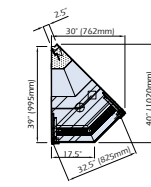

HEATED

REFRIGERATED

HEATED VENTILATED

BAIN MARIE

DRY HEATED DECK

SALADS

GELATO

DCER45

DISPLAY CASES