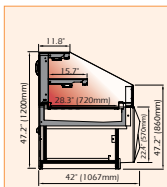

HEATED

REFRIGERATED

HEATED VENTILATED

DAQ

BAIN MARIE

DRY HEATED DECK

SALADS

GELATO

DISPLAY CASES