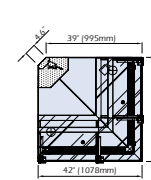

HEATED

REFRIGERATED

HEATED VENTILATED

DCER90

BAIN MARIE

DRY HEATED DECK

SALADS

GELATO

DISPLAY CASES