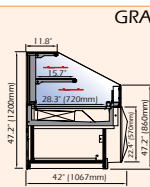

HEATED

REFRIGERATED

HEATED VENTILATED

DVM

BAIN MARIE

DRY HEATED DECK

SALADS

GELATO

DISPLAY CASES