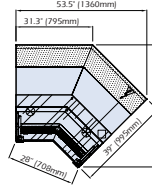

DCIR45

DISPLAY CASES

Type	Model	Width	Depth	Height	Electrical Requirements	
REFRIGERATED (with Storage)	DVT-1250	51.6" (1310mm)	42" (1067mm)	47.25" (1200mm)	220V/1Phase/60Hz/5 Amps	
	DVT-1562	63.9" (1622mm)	42" (1067mm)	47.25" (1200mm)	220V/1Phase/60Hz/6 Amps	
	DVT-1875	76.2" (1935mm)	42" (1067mm)	47.25" (1200mm)	220V/1Phase/60Hz/7 Amps	
	DVT-2500	100.8" (2560mm)	42" (1067mm)	47.25" (1200mm)	220V/1Phase/60Hz/8 Amps	
	Remote only -> DVT-3125	125.4" (3185mm)	42" (1067mm)	47.2" (1200mm)	220V/1Phase/60Hz/14 Amps	
	Remote only -> DVT-3750	150" (3810mm)	42" (1067mm)	47.2" (1200mm)	220V/1Phase/60Hz/13 Amps	
REFRIGERATED (without Storage) DVSG - Pull out Drawer	DVS/DVSG-937	39.25" (997mm)	42" (1067mm)	47.25" (1200mm)	220V/1Phase/60Hz/4 Amps	
	DVS/DVSG-1250	51.6" (1310mm)	42" (1067mm)	47.25" (1200mm)	220V/1Phase/60Hz/5 Amps	
	DVS-1562	63.9" (1622mm)	42" (1067mm)	47.25" (1200mm)	220V/1Phase/60Hz/6 Amps	
	DVS/DVSG-1875	76.2" (1935mm)	42" (1067mm)	47.25" (1200mm)	220V/1Phase/60Hz/7 Amps	
	DVS/DVSG-2500	100.8" (2560mm)	42" (1067mm)	47.25" (1200mm)	220V/1Phase/60Hz/8 Amps	
	Remote only -> DVS/DVSG-3125	125.4" (3185mm)	42" (1067mm)	47.25" (1200mm)	220V/1Phase/60Hz/14 Amps	
	Remote only -> DVS/DVSG-3750	150" (3810mm)	42" (1067mm)	47.25" (1200mm)	220V/1Phase/60Hz/13 Amps	
	External 90° Angle	DCER90	42" (1078mm)	42" (1067mm)	47.25" (1200mm)	220V/1Phase/60Hz/5 Amps
	External 45° Angle	DCER45	32.5" (825mm)	42" (1067mm)	47.25" (1200mm)	220V/1Phase/60Hz/5 Amps
	Internal 90° Angle	DCIR90	32.7" (830mm)	42" (1067mm)	47.25" (1200mm)	220V/1Phase/60Hz/6 Amps
Internal 45° Angle	DCIR45	28" (708mm)	42" (1067mm)	47.25" (1200mm)	220V/1Phase/60Hz/5 Amps	
GELATO	DGL-937 (10 flavors)	39.25" (997mm)	42" (1067mm)	47.25" (1200mm)	220V/1Phase/60Hz/7 Amps	
	DGL-1250 (14 flavors)	51.6" (1310mm)	42" (1067mm)	47.25" (1200mm)	220V/1Phase/60Hz/7 Amps	
	DGL-1562 (16 flavors)	63.9" (1622mm)	42" (1067mm)	47.25" (1200mm)	220V/1Phase/60Hz/8 Amps	
	DGL-1875 (20 flavors)	76.2" (1935mm)	42" (1067mm)	47.25" (1200mm)	220V/1Phase/60Hz/8 Amps	
SALADS	DSLS-1250	51.6" (1310mm)	42" (1067mm)	47.25" (1200mm)	220V/1Phase/60Hz/5 Amps	
	DSLS-1875	76.2" (1935mm)	42" (1067mm)	47.25" (1200mm)	220V/1Phase/60Hz/7 Amps	
GRAB 'N' GO (Refrigerated) DSM - Flat front panel (all models are remote) DVSF - Low Glass (Note: height difference)	DVM/DSM/DVSF-937	39.25" (997mm)	42" (1067mm)	47.25" (1200mm) / 34" (860mm)	220V/1Phase/60Hz/4 Amps	
	DVM/DSM/DVSF-1250	51.6" (1310mm)	42" (1067mm)	47.25" (1200mm) / 34" (860mm)	220V/1Phase/60Hz/5 Amps	
	DVM/DSM/DVSF-1562	63.9" (1622mm)	42" (1067mm)	47.25" (1200mm) / 34" (860mm)	220V/1Phase/60Hz/6 Amps	
	DVM/DSM/DVSF-1875	76.2" (1935mm)	42" (1067mm)	47.25" (1200mm) / 34" (860mm)	220V/1Phase/60Hz/7 Amps	
	DVM/DSM/DVSF-2500	100.8" (2560mm)	42" (1067mm)	47.25" (1200mm) / 34" (860mm)	220V/1Phase/60Hz/8 Amps	
	Remote only -> DVM/DSM/DVSF-3125	125.4" (3185mm)	42" (1067mm)	47.25" (1200mm) / 34" (860mm)	220V/1Phase/60Hz/14 Amps	
	Remote only -> DVM/DSM/DVSF-3750	150" (3810mm)	42" (1067mm)	47.25" (1200mm) / 34" (860mm)	220V/1Phase/60Hz/14 Amps	
	GRAB 'N' GO (Heated)	DAQ-937	39.25" (997mm)	42" (1067mm)	47.25" (1200mm)	220V/1Phase/60Hz/9 Amps
	DAQ-1250	51.6" (1310mm)	42" (1067mm)	47.25" (1200mm)	220V/1Phase/60Hz/12 Amps	
HEATED VENTILATED	DAQV-1250	51.6" (1310mm)	42" (1067mm)	47.25" (1200mm)	220V/1Phase/60Hz/5 Amps	
	DAQV-1875	76.2" (1935mm)	42" (1067mm)	47.25" (1200mm)	220V/1Phase/60Hz/7 Amps	
DRY HEATED DECK	DTA-1250	39.25" (997mm)	42" (1067mm)	47.25" (1200mm)	220V/1Phase/60Hz/5 Amps	
	DTA-1875	76.2" (1935mm)	42" (1067mm)	47.25" (1200mm)	220V/1Phase/60Hz/7 Amps	
BAIN MARIE	DBM-1250	51.6" (1310mm)	42" (1067mm)	47.25" (1200mm)	220V/1Phase/60Hz/5 Amps	
	DBM-1875	76.2" (1935mm)	42" (1067mm)	47.25" (1200mm)	220V/1Phase/60Hz/7 Amps	