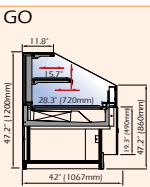

DSM
Remote only