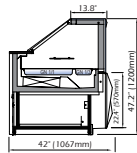

SALADS

DSLS