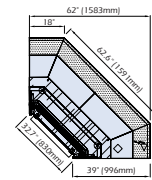

HEATED

REFRIGERATED

HEATED VENTILATED

DCIR90

BAIN MARIE

DRY HEATED DECK

SALADS

GELATO

DISPLAY CASES