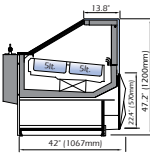

HEATED

REFRIGERATED

HEATED VENTILATED

BAIN MARIE

DRY HEATED DECK

SALADS

GELATO

DGL

DISPLAY CASES