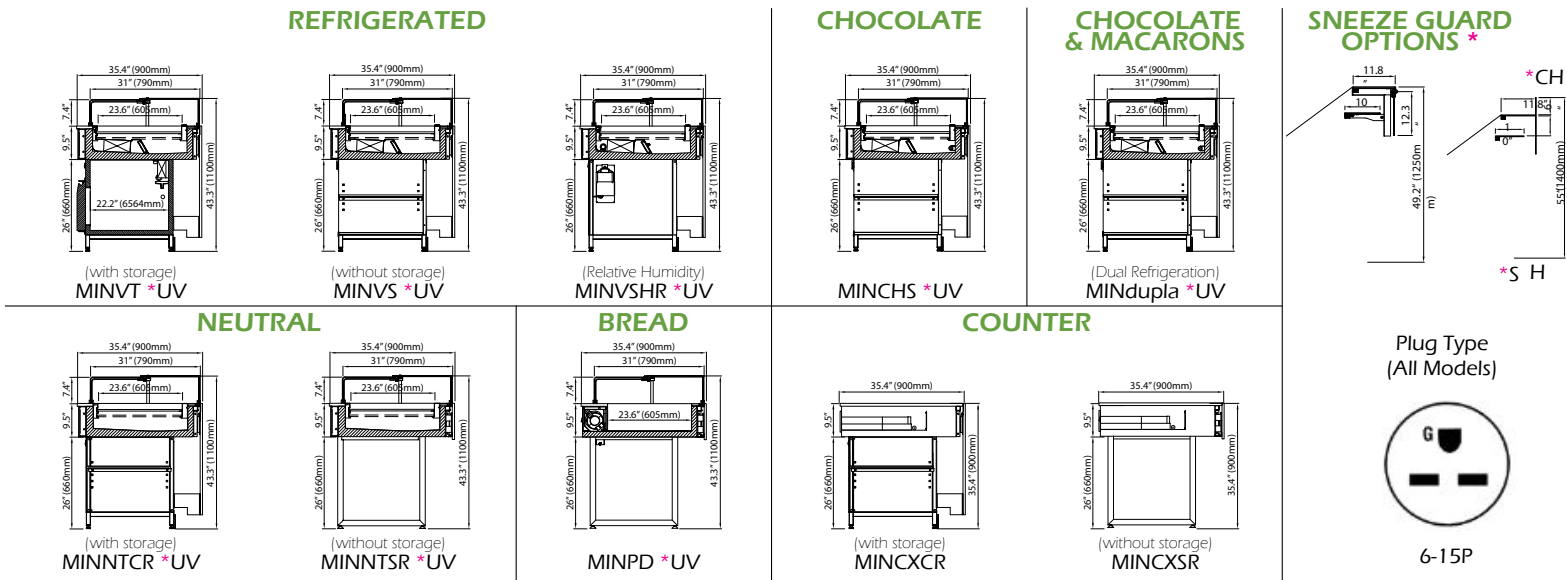

## Case Features:

- Available for Pastries, Chocolates, Macarons, Bread
- LED light technology enhances presentation
- Available in 3 sneeze guard options.
- Fully Refrigerated/ Dry/ Neutral
- Choice of Colors/Laminates and Finishes for the front case decoration

All cases come with 3 sneeze guards options to chose from - \*UV \*CH \*SH