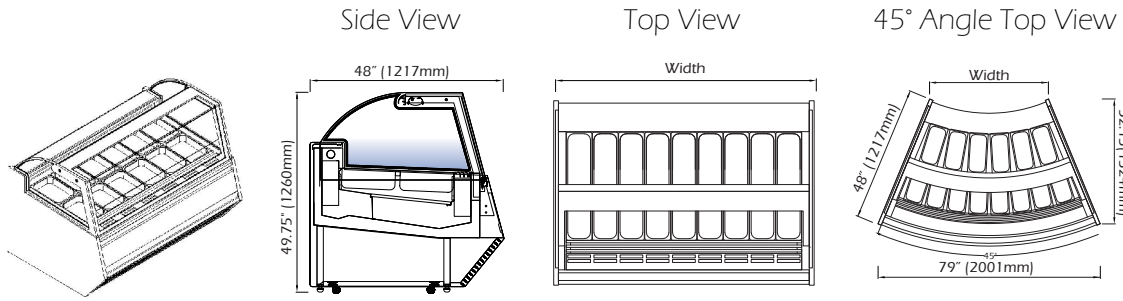

GELATO

REFRIGERATED GRAB 'N' GO

DISPLAY CASES

Type	Model	Width	Depth	Height	Electrical Requirements
GELATO	PQ-12G	48" (1215mm)	48" (1217mm)	49.75" (1260mm)	220V/1Phase/60Hz/15 Amp
	PQ-16G	61" (1550mm)	48" (1217mm)	49.75" (1260mm)	220V/1Phase/60Hz/20 Amp
	PQ-18G	67.75" (1720mm)	48" (1217mm)	49.75" (1260mm)	220V/1Phase/60Hz/20 Amp
	PQ-24G	88.25" (2240mm)	48" (1217mm)	49.75" (1260mm)	220V/1Phase/60Hz/30 Amp
45° Angle	PQ-45G	78.8" (2001mm)	48" (1217mm)	49.75" (1260mm)	220V/1Phase/60Hz/30 Amp
REFRIGERATED	PQ-1215P	48" (1215mm)	48" (1217mm)	49.75" (1260mm)	220V/1Phase/60Hz/10 Amp
	PQ-1550P	61" (1550mm)	48" (1217mm)	49.75" (1260mm)	220V/1Phase/60Hz/10 Amp
	PQ-1720P	67.75" (1720mm)	48" (1217mm)	49.75" (1260mm)	220V/1Phase/60Hz/10 Amp
	PQ-2240P	88.25" (2240mm)	48" (1217mm)	49.75" (1260mm)	220V/1Phase/60Hz/10 Amp
45° Angle	PQ-45P	78.8" (2001mm)	48" (1217mm)	49.75" (1260mm)	220V/1Phase/60Hz/15 Amp
Grab 'n' Go	PQ-1215PG	48" (1215mm)	40.75" (1031mm)	49.75" (1260mm)	220V/1Phase/60Hz/10 Amp
	PQ-1550PG	61" (1550mm)	40.75" (1031mm)	49.75" (1260mm)	220V/1Phase/60Hz/10 Amp
	PQ-1720PG	67.75" (1720mm)	40.75" (1031mm)	49.75" (1260mm)	220V/1Phase/60Hz/10 Amp

All technical data, pictures and drawings contained in this document are not binding on the manufacturer, nor can the manufacturer be held liable for any modification of the machine, in part or in whole.