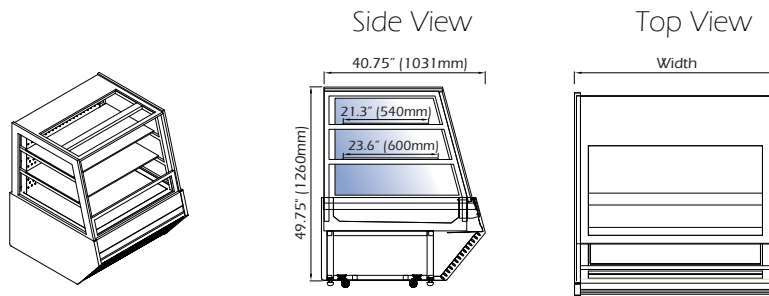

GELATO

REFRIGERATED GRAB 'N' GO

DISPLAY CASES

Type	Model	Width	Depth	Height	Electrical Requirements
GELATO	PQ-12G	48" (1215mm)	48" (1217mm)	49.75" (1260mm)	220V/1Phase/60Hz/15 Amp
	PQ-16G	61" (1550mm)	48" (1217mm)	49.75" (1260mm)	220V/1Phase/60Hz/20 Amp
	PQ-18G	67.75" (1720mm)	48" (1217mm)	49.75" (1260mm)	220V/1Phase/60Hz/20 Amp
	PQ-24G	88.25" (2240mm)	48" (1217mm)	49.75" (1260mm)	220V/1Phase/60Hz/30 Amp
45° Angle	PQ-45G	78.8" (2001mm)	48" (1217mm)	49.75" (1260mm)	220V/1Phase/60Hz/30 Amp
REFRIGERATED	PQ-1215P	48" (1215mm)	48" (1217mm)	49.75" (1260mm)	220V/1Phase/60Hz/10 Amp
	PQ-1550P	61" (1550mm)	48" (1217mm)	49.75" (1260mm)	220V/1Phase/60Hz/10 Amp
	PQ-1720P	67.75" (1720mm)	48" (1217mm)	49.75" (1260mm)	220V/1Phase/60Hz/10 Amp
	PQ-2240P	88.25" (2240mm)	48" (1217mm)	49.75" (1260mm)	220V/1Phase/60Hz/10 Amp
45° Angle	PQ-45P	78.8" (2001mm)	48" (1217mm)	49.75" (1260mm)	220V/1Phase/60Hz/15 Amp
Grab 'n' Go	PQ-1215PG	48" (1215mm)	40.75" (1031mm)	49.75" (1260mm)	220V/1Phase/60Hz/10 Amp
	PQ-1550PG	61" (1550mm)	40.75" (1031mm)	49.75" (1260mm)	220V/1Phase/60Hz/10 Amp
	PQ-1720PG	67.75" (1720mm)	40.75" (1031mm)	49.75" (1260mm)	220V/1Phase/60Hz/10 Amp

All technical data, pictures and drawings contained in this document are not binding on the manufacturer, nor can the manufacturer be held liable for any modification of the machine, in part or in whole.