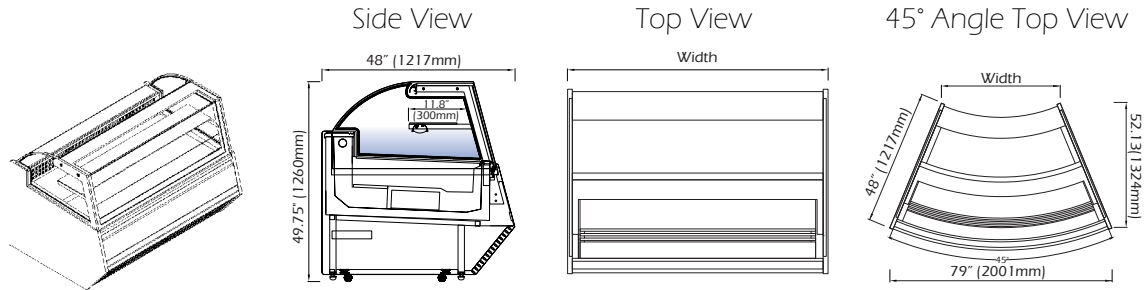

GELATO

REFRIGERATED GRAB 'N' GO

DISPLAY CASES

Type	Model	Width	Depth	Height	Electrical Requirements
GELATO	PQ-12G	48" (1215mm)	48" (1217mm)	49.75" (1260mm)	220V/1Phase/60Hz/15 Amp
	PQ-16G	61" (1550mm)	48" (1217mm)	49.75" (1260mm)	220V/1Phase/60Hz/20 Amp
	PQ-18G	67.75" (1720mm)	48" (1217mm)	49.75" (1260mm)	220V/1Phase/60Hz/20 Amp
	PQ-24G	88.25" (2240mm)	48" (1217mm)	49.75" (1260mm)	220V/1Phase/60Hz/30 Amp
45° Angle	PQ-45G	78.8" (2001mm)	48" (1217mm)	49.75" (1260mm)	220V/1Phase/60Hz/30 Amp
REFRIGERATED	PQ-1215P	48" (1215mm)	48" (1217mm)	49.75" (1260mm)	220V/1Phase/60Hz/10 Amp
	PQ-1550P	61" (1550mm)	48" (1217mm)	49.75" (1260mm)	220V/1Phase/60Hz/10 Amp
	PQ-1720P	67.75" (1720mm)	48" (1217mm)	49.75" (1260mm)	220V/1Phase/60Hz/10 Amp
	PQ-2240P	88.25" (2240mm)	48" (1217mm)	49.75" (1260mm)	220V/1Phase/60Hz/10 Amp
45° Angle	PQ-45P	78.8" (2001mm)	48" (1217mm)	49.75" (1260mm)	220V/1Phase/60Hz/15 Amp
Grab 'n' Go	PQ-1215PG	48" (1215mm)	40.75" (1031mm)	49.75" (1260mm)	220V/1Phase/60Hz/10 Amp
	PQ-1550PG	61" (1550mm)	40.75" (1031mm)	49.75" (1260mm)	220V/1Phase/60Hz/10 Amp
	PQ-1720PG	67.75" (1720mm)	40.75" (1031mm)	49.75" (1260mm)	220V/1Phase/60Hz/10 Amp

All technical data, pictures and drawings contained in this document are not binding on the manufacturer, nor can the manufacturer be held liable for any modification of the machine, in part or in whole.