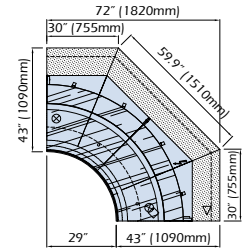

## SALAD

INTERNAL 45° ANGLE

## BAIN MARIE

INTERNAL 90° ANGLE

Bottom Glass Open SH / Top Glass Open CH

## DISPLAY CASES

Type	Model	Width w/side panels	Width w/out side panels	Depth	Height	Electrical Requirements
Refrigerated	PRC-70 SH/CH	27.6" (700mm)	23.6" (600mm)	44.3" (1125mm)	50.4" (1280mm)	220V/1Phase/60Hz/4 Amps
	PRC-10 SH/CH	41.4" (1050mm)	37.5" (950mm)	44.3" (1125mm)	50.4" (1280mm)	220V/1Phase/60Hz/5 Amps
	PRC-150 SH/CH	59.1" (1500mm)	55.2" (1400mm)	44.3" (1125mm)	50.4" (1280mm)	220V/1Phase/60Hz/6 Amps
	PRC-200 SH/CH	78.8" (2000mm)	74.9" (1900mm)	44.3" (1125mm)	50.4" (1280mm)	220V/1Phase/60Hz/8 Amps
	PRC-250 SH/CH	98.5" (2500mm)	94.5" (2400mm)	44.3" (1125mm)	50.4" (1280mm)	220V/1Phase/60Hz/8 Amps
Salads	PRSL-105 SH/CH	41.4" (1050mm)	37.5" (950mm)	44.3" (1125mm)	50.4" (1280mm)	220V/1Phase/60Hz/5 Amps
	PRSL-150 SH/CH	59.1" (1500mm)	55.2" (1400mm)	44.3" (1125mm)	50.4" (1280mm)	220V/1Phase/60Hz/6 Amps
	PRSL-200 SH/CH	78.8" (2000mm)	74.9" (1900mm)	44.3" (1125mm)	50.4" (1280mm)	220V/1Phase/60Hz/8 Amps
Bain Marie	PBM-10 SH/CH	41.4" (1050mm)	37.5" (950mm)	44.3" (1125mm)	50.4" (1280mm)	220V/1Phase/60Hz/7 Amps
	PBM-150 SH/CH	59.1" (1500mm)	55.2" (1400mm)	44.3" (1125mm)	50.4" (1280mm)	220V/1Phase/60Hz/14 Amps
45° / 90° External Corner	PRCE-45° SH/CH	25.2" (640mm)	23.6" (600mm)	44.3" (1125mm)	50.4" (1280mm)	220V/1Phase/60Hz/5 Amps
	PRCE-90° SH/CH	39" (990mm)	37.4" (950mm)	44.3" (1125mm)	50.4" (1280mm)	220V/1Phase/60Hz/5 Amps
45° / 90° Internal Corner	PRCI-45° SH/CH	39" (990mm)	55.1" (1400mm)	44.3" (1125mm)	50.4" (1280mm)	220V/1Phase/60Hz/5 Amps
	PRCI-90° SH/CH	56.7" (1440mm)	23.6" (600mm)	44.3" (1125mm)	50.4" (1280mm)	220V/1Phase/60Hz/6 Amps