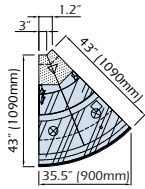

## SALAD

INTERNAL 45° ANGLE

## BAIN MARIE

INTERNAL 90° ANGLE

Bottom Glass Open SH / Top Glass Open CH

## DISPLAY CASES

Type	Model	Width w/side panels	Width w/out side panels	Depth	Height	Electrical Requirements
Refrigerated	PRC-70 SH/CH	27.6" (700mm)	23.6" (600mm)	44.3" (1125mm)	50.4" (1280mm)	220V/1Phase/60Hz/4 Amps
	PRC-10 SH/CH	41.4" (1050mm)	37.5" (950mm)	44.3" (1125mm)	50.4" (1280mm)	220V/1Phase/60Hz/5 Amps
	PRC-150 SH/CH	59.1" (1500mm)	55.2" (1400mm)	44.3" (1125mm)	50.4" (1280mm)	220V/1Phase/60Hz/6 Amps
	PRC-200 SH/CH	78.8" (2000mm)	74.9" (1900mm)	44.3" (1125mm)	50.4" (1280mm)	220V/1Phase/60Hz/8 Amps
	PRC-250 SH/CH	98.5" (2500mm)	94.5" (2400mm)	44.3" (1125mm)	50.4" (1280mm)	220V/1Phase/60Hz/8 Amps
Salads	PRSL-105 SH/CH	41.4" (1050mm)	37.5" (950mm)	44.3" (1125mm)	50.4" (1280mm)	220V/1Phase/60Hz/5 Amps
	PRSL-150 SH/CH	59.1" (1500mm)	55.2" (1400mm)	44.3" (1125mm)	50.4" (1280mm)	220V/1Phase/60Hz/6 Amps
	PRSL-200 SH/CH	78.8" (2000mm)	74.9" (1900mm)	44.3" (1125mm)	50.4" (1280mm)	220V/1Phase/60Hz/8 Amps
Bain Marie	PBM-10 SH/CH	41.4" (1050mm)	37.5" (950mm)	44.3" (1125mm)	50.4" (1280mm)	220V/1Phase/60Hz/7 Amps
	PBM-150 SH/CH	59.1" (1500mm)	55.2" (1400mm)	44.3" (1125mm)	50.4" (1280mm)	220V/1Phase/60Hz/14 Amps
45° / 90° External Corner	PRCE-45° SH/CH	25.2" (640mm)	23.6" (600mm)	44.3" (1125mm)	50.4" (1280mm)	220V/1Phase/60Hz/5 Amps
	PRCE-90° SH/CH	39" (990mm)	37.4" (950mm)	44.3" (1125mm)	50.4" (1280mm)	220V/1Phase/60Hz/5 Amps
45° / 90° Internal Corner	PRCI-45° SH/CH	39" (990mm)	55.1" (1400mm)	44.3" (1125mm)	50.4" (1280mm)	220V/1Phase/60Hz/5 Amps
	PRCI-90° SH/CH	56.7" (1440mm)	23.6" (600mm)	44.3" (1125mm)	50.4" (1280mm)	220V/1Phase/60Hz/6 Amps