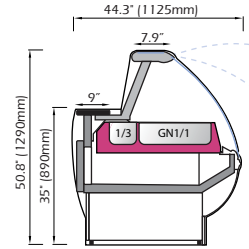

## REFRIGERATED

EXTERNAL 90° ANGLE

## SALAD

INTERNAL 45° ANGLE

## BAIN MARIE

INTERNAL 90° ANGLE

Bottom Glass Open SH / Top Glass Open CH

## DISPLAY CASES

Type	Model	Width w/side panels	Width w/out side panels	Depth	Height	Electrical Requirements
Refrigerated	PRC-70 SH/CH	27.6" (700mm)	23.6" (600mm)	44.3" (1125mm)	50.4" (1280mm)	220V/1Phase/60Hz/4 Amps
	PRC-10 SH/CH	41.4" (1050mm)	37.5" (950mm)	44.3" (1125mm)	50.4" (1280mm)	220V/1Phase/60Hz/5 Amps
	PRC-150 SH/CH	59.1" (1500mm)	55.2" (1400mm)	44.3" (1125mm)	50.4" (1280mm)	220V/1Phase/60Hz/6 Amps
	PRC-200 SH/CH	78.8" (2000mm)	74.9" (1900mm)	44.3" (1125mm)	50.4" (1280mm)	220V/1Phase/60Hz/8 Amps
	PRC-250 SH/CH	98.5" (2500mm)	94.5" (2400mm)	44.3" (1125mm)	50.4" (1280mm)	220V/1Phase/60Hz/8 Amps
Salads	PRSL-105 SH/CH	41.4" (1050mm)	37.5" (950mm)	44.3" (1125mm)	50.4" (1280mm)	220V/1Phase/60Hz/5 Amps
	PRSL-150 SH/CH	59.1" (1500mm)	55.2" (1400mm)	44.3" (1125mm)	50.4" (1280mm)	220V/1Phase/60Hz/6 Amps
	PRSL-200 SH/CH	78.8" (2000mm)	74.9" (1900mm)	44.3" (1125mm)	50.4" (1280mm)	220V/1Phase/60Hz/8 Amps
Bain Marie	PBM-10 SH/CH	41.4" (1050mm)	37.5" (950mm)	44.3" (1125mm)	50.4" (1280mm)	220V/1Phase/60Hz/7 Amps
	PBM-150 SH/CH	59.1" (1500mm)	55.2" (1400mm)	44.3" (1125mm)	50.4" (1280mm)	220V/1Phase/60Hz/14 Amps
45° / 90° External Corner	PRCE-45° SH/CH	25.2" (640mm)	23.6" (600mm)	44.3" (1125mm)	50.4" (1280mm)	220V/1Phase/60Hz/5 Amps
	PRCE-90° SH/CH	39" (990mm)	37.4" (950mm)	44.3" (1125mm)	50.4" (1280mm)	220V/1Phase/60Hz/5 Amps
45° / 90° Internal Corner	PRCI-45° SH/CH	39" (990mm)	55.1" (1400mm)	44.3" (1125mm)	50.4" (1280mm)	220V/1Phase/60Hz/5 Amps
	PRCI-90° SH/CH	56.7" (1440mm)	23.6" (600mm)	44.3" (1125mm)	50.4" (1280mm)	220V/1Phase/60Hz/6 Amps