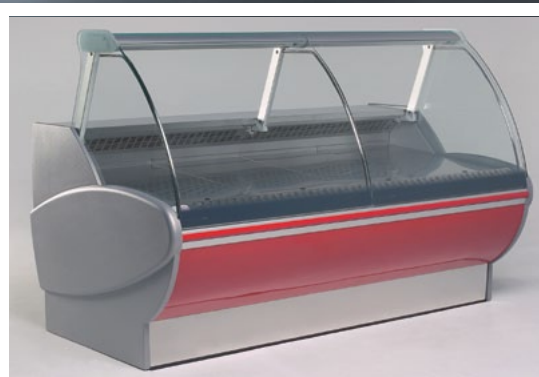

## CASE FEATURES:

- Available Options:
  - Deli/Meat**
  - Fish**
  - Salads**
  - Bain Marie**
  - Cash Counter/Scale Counter**
- Offered in various size configurations with multiple cases seamlessly channeled together
- Classic European design – simple, stylish, elegant & functional
- Maximizing visibility with wide product display area
- Fan assisted refrigeration and Hot Bain Marie cases
- Available in coordinating 45° & 90° Angle Display Cases
- Custom color finishing options for Front Panels either stainless steel or grey PVC Side Panels

## BOTTOM GLASS OPEN

EXTERNAL 45° ANGLE

## REFRIGERATED

EXTERNAL 90° ANGLE