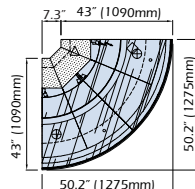

## SALAD

INTERNAL 45° ANGLE

## BAIN MARIE

INTERNAL 90° ANGLE

Bottom Glass Open SH / Top Glass Open CH

## DISPLAY CASES

Type	Model	Width w/side panels	Width w/out side panels	Depth	Height	Electrical Requirements
Refrigerated	PRC-70 SH/CH	27.6" (700mm)	23.6" (600mm)	44.3" (1125mm)	50.4" (1280mm)	220V/1Phase/60Hz/4 Amps
	PRC-10 SH/CH	41.4" (1050mm)	37.5" (950mm)	44.3" (1125mm)	50.4" (1280mm)	220V/1Phase/60Hz/5 Amps
	PRC-150 SH/CH	59.1" (1500mm)	55.2" (1400mm)	44.3" (1125mm)	50.4" (1280mm)	220V/1Phase/60Hz/6 Amps
	PRC-200 SH/CH	78.8" (2000mm)	74.9" (1900mm)	44.3" (1125mm)	50.4" (1280mm)	220V/1Phase/60Hz/8 Amps
	PRC-250 SH/CH	98.5" (2500mm)	94.5" (2400mm)	44.3" (1125mm)	50.4" (1280mm)	220V/1Phase/60Hz/8 Amps
Salads	PRSL-105 SH/CH	41.4" (1050mm)	37.5" (950mm)	44.3" (1125mm)	50.4" (1280mm)	220V/1Phase/60Hz/5 Amps
	PRSL-150 SH/CH	59.1" (1500mm)	55.2" (1400mm)	44.3" (1125mm)	50.4" (1280mm)	220V/1Phase/60Hz/6 Amps
	PRSL-200 SH/CH	78.8" (2000mm)	74.9" (1900mm)	44.3" (1125mm)	50.4" (1280mm)	220V/1Phase/60Hz/8 Amps
Bain Marie	PBM-10 SH/CH	41.4" (1050mm)	37.5" (950mm)	44.3" (1125mm)	50.4" (1280mm)	220V/1Phase/60Hz/7 Amps
	PBM-150 SH/CH	59.1" (1500mm)	55.2" (1400mm)	44.3" (1125mm)	50.4" (1280mm)	220V/1Phase/60Hz/14 Amps
45° / 90° External Corner	PRCE-45° SH/CH	25.2" (640mm)	23.6" (600mm)	44.3" (1125mm)	50.4" (1280mm)	220V/1Phase/60Hz/5 Amps
	PRCE-90° SH/CH	39" (990mm)	37.4" (950mm)	44.3" (1125mm)	50.4" (1280mm)	220V/1Phase/60Hz/5 Amps
45° / 90° Internal Corner	PRCI-45° SH/CH	39" (990mm)	55.1" (1400mm)	44.3" (1125mm)	50.4" (1280mm)	220V/1Phase/60Hz/5 Amps
	PRCI-90° SH/CH	56.7" (1440mm)	23.6" (600mm)	44.3" (1125mm)	50.4" (1280mm)	220V/1Phase/60Hz/6 Amps