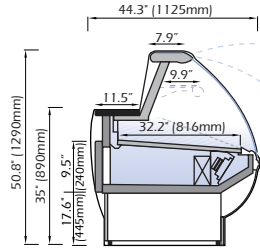

REFRIGERATED

EXTERNAL 90° ANGLE