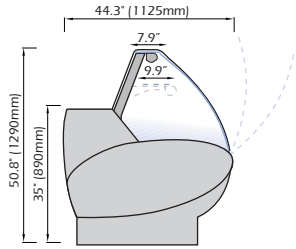

BOTTOM GLASS OPEN

EXTERNAL 45° ANGLE