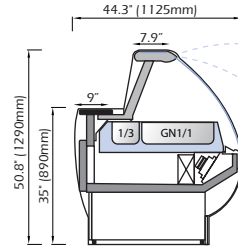

## BOTTOM GLASS OPEN

EXTERNAL 45° ANGLE

## REFRIGERATED

EXTERNAL 90° ANGLE

## SALAD

INTERNAL 45° ANGLE

## DISPLAY CASES

Type	Model	Width w/side panels	Width w/out side panels	Depth	Height	Electrical Requirements
Refrigerated	PRC-70 SH/CH	27.6" (700mm)	23.6" (600mm)	44.3" (1125mm)	50.4" (1280mm)	220V/1Phase/60Hz/4 Amps
	PRC-10 SH/CH	41.4" (1050mm)	37.5" (950mm)	44.3" (1125mm)	50.4" (1280mm)	220V/1Phase/60Hz/5 Amps
	PRC-150 SH/CH	59.1" (1500mm)	55.2" (1400mm)	44.3" (1125mm)	50.4" (1280mm)	220V/1Phase/60Hz/6 Amps
	PRC-200 SH/CH	78.8" (2000mm)	74.9" (1900mm)	44.3" (1125mm)	50.4" (1280mm)	220V/1Phase/60Hz/8 Amps
	PRC-250 SH/CH	98.5" (2500mm)	94.5" (2400mm)	44.3" (1125mm)	50.4" (1280mm)	220V/1Phase/60Hz/8 Amps
Salads	PRSL-105 SH/CH	41.4" (1050mm)	37.5" (950mm)	44.3" (1125mm)	50.4" (1280mm)	220V/1Phase/60Hz/5 Amps
	PRSL-150 SH/CH	59.1" (1500mm)	55.2" (1400mm)	44.3" (1125mm)	50.4" (1280mm)	220V/1Phase/60Hz/6 Amps
	PRSL-200 SH/CH	78.8" (2000mm)	74.9" (1900mm)	44.3" (1125mm)	50.4" (1280mm)	220V/1Phase/60Hz/8 Amps
Bain Marie	PBM-10 SH/CH	41.4" (1050mm)	37.5" (950mm)	44.3" (1125mm)	50.4" (1280mm)	220V/1Phase/60Hz/7 Amps
	PBM-150 SH/CH	59.1" (1500mm)	55.2" (1400mm)	44.3" (1125mm)	50.4" (1280mm)	220V/1Phase/60Hz/14 Amps
45° / 90° External Corner	PRCE-45° SH/CH	25.2" (640mm)	23.6" (600mm)	44.3" (1125mm)	50.4" (1280mm)	220V/1Phase/60Hz/5 Amps
	PRCE-90° SH/CH	39" (990mm)	37.4" (950mm)	44.3" (1125mm)	50.4" (1280mm)	220V/1Phase/60Hz/5 Amps
45° / 90° Internal Corner	PRCI-45° SH/CH	39" (990mm)	55.1" (1400mm)	44.3" (1125mm)	50.4" (1280mm)	220V/1Phase/60Hz/5 Amps
	PRCI-90° SH/CH	56.7" (1440mm)	23.6" (600mm)	44.3" (1125mm)	50.4" (1280mm)	220V/1Phase/60Hz/6 Amps