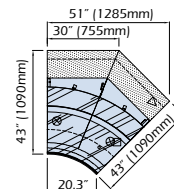

## SALAD

INTERNAL 45° ANGLE

## BAIN MARIE

INTERNAL 90° ANGLE

Bottom Glass Open SH / Top Glass Open CH

## DISPLAY CASES

Type	Model	Width w/side panels	Width w/out side panels	Depth	Height	Electrical Requirements
Refrigerated	PRC-70 SH/CH	27.6" (700mm)	23.6" (600mm)	44.3" (1125mm)	50.4" (1280mm)	220V/1Phase/60Hz/4 Amps
	PRC-10 SH/CH	41.4" (1050mm)	37.5" (950mm)	44.3" (1125mm)	50.4" (1280mm)	220V/1Phase/60Hz/5 Amps
	PRC-150 SH/CH	59.1" (1500mm)	55.2" (1400mm)	44.3" (1125mm)	50.4" (1280mm)	220V/1Phase/60Hz/6 Amps
	PRC-200 SH/CH	78.8" (2000mm)	74.9" (1900mm)	44.3" (1125mm)	50.4" (1280mm)	220V/1Phase/60Hz/8 Amps
	PRC-250 SH/CH	98.5" (2500mm)	94.5" (2400mm)	44.3" (1125mm)	50.4" (1280mm)	220V/1Phase/60Hz/8 Amps
Salads	PRSL-105 SH/CH	41.4" (1050mm)	37.5" (950mm)	44.3" (1125mm)	50.4" (1280mm)	220V/1Phase/60Hz/5 Amps
	PRSL-150 SH/CH	59.1" (1500mm)	55.2" (1400mm)	44.3" (1125mm)	50.4" (1280mm)	220V/1Phase/60Hz/6 Amps
	PRSL-200 SH/CH	78.8" (2000mm)	74.9" (1900mm)	44.3" (1125mm)	50.4" (1280mm)	220V/1Phase/60Hz/8 Amps
Bain Marie	PBM-10 SH/CH	41.4" (1050mm)	37.5" (950mm)	44.3" (1125mm)	50.4" (1280mm)	220V/1Phase/60Hz/7 Amps
	PBM-150 SH/CH	59.1" (1500mm)	55.2" (1400mm)	44.3" (1125mm)	50.4" (1280mm)	220V/1Phase/60Hz/14 Amps
45° / 90° External Corner	PRCE-45° SH/CH	25.2" (640mm)	23.6" (600mm)	44.3" (1125mm)	50.4" (1280mm)	220V/1Phase/60Hz/5 Amps
	PRCE-90° SH/CH	39" (990mm)	37.4" (950mm)	44.3" (1125mm)	50.4" (1280mm)	220V/1Phase/60Hz/5 Amps
45° / 90° Internal Corner	PRCI-45° SH/CH	39" (990mm)	55.1" (1400mm)	44.3" (1125mm)	50.4" (1280mm)	220V/1Phase/60Hz/5 Amps
	PRCI-90° SH/CH	56.7" (1440mm)	23.6" (600mm)	44.3" (1125mm)	50.4" (1280mm)	220V/1Phase/60Hz/6 Amps