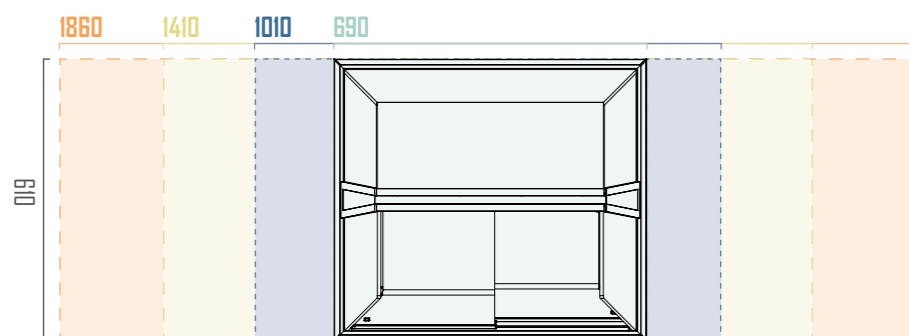

VASCA tank
 Technical Compartment
(electrical panel / discharge outlets)

* Shelf (optional)

Trays optional

MINIJOBS