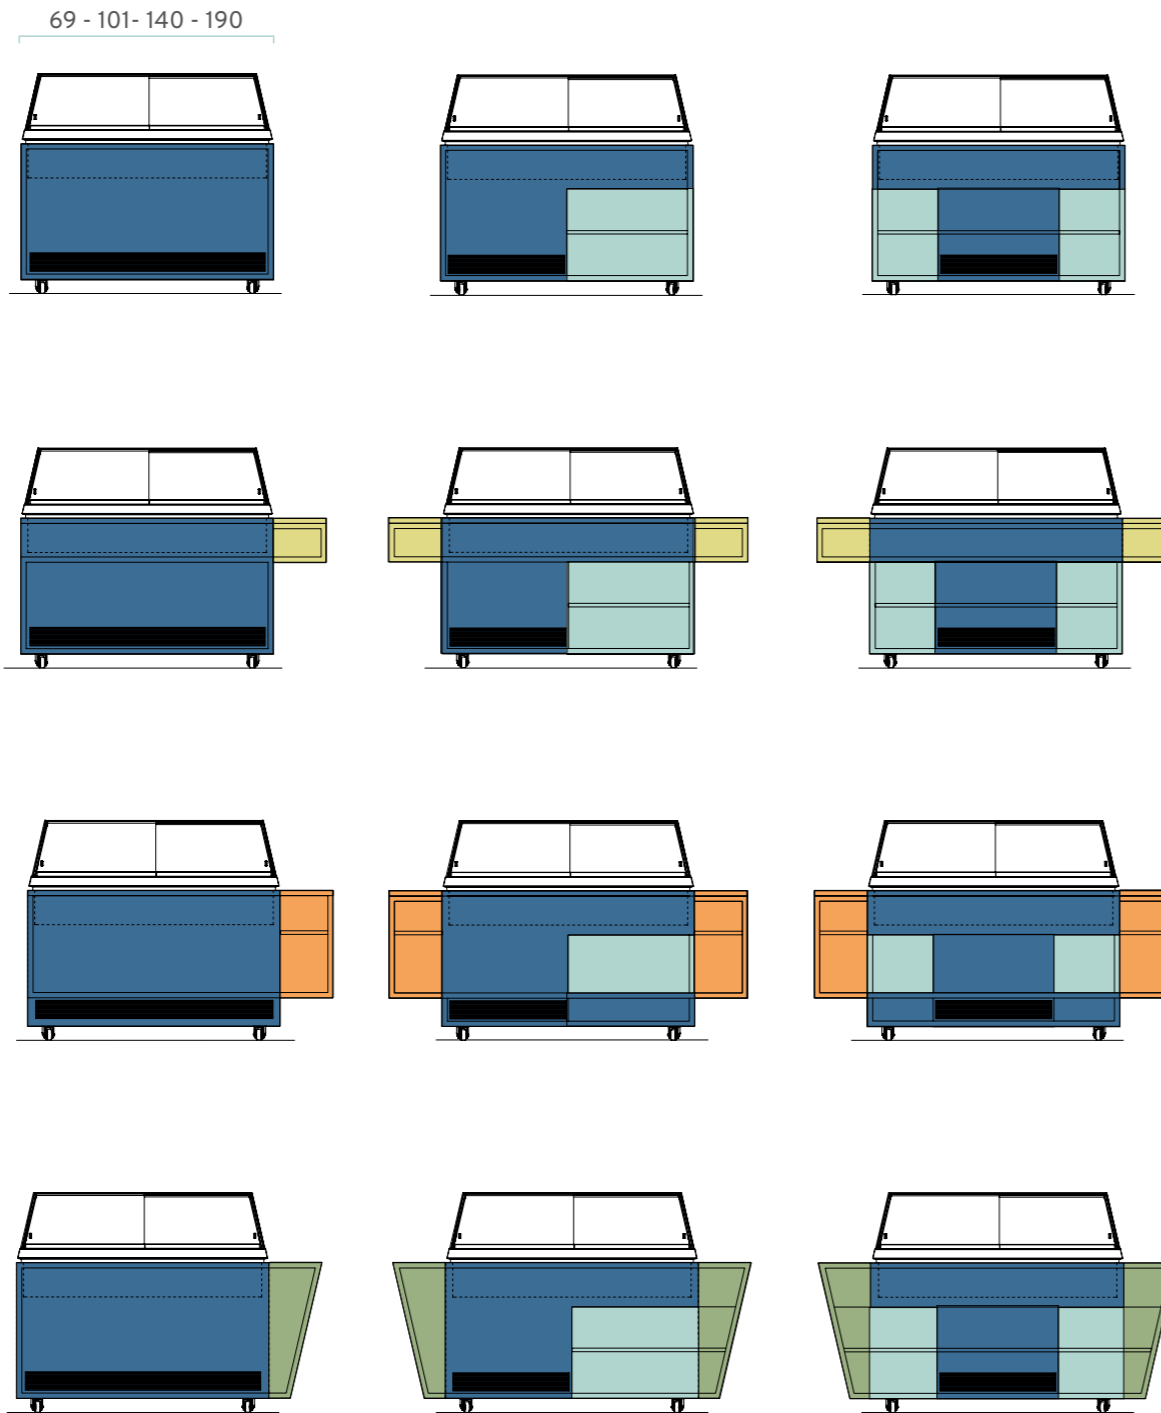

MiniJobs: minimum size, maximum flexibility.

**T+**  
**+2°/+8°**  
Positive temperature version,  
also with shelf (optional)

**BT**  
**-2°/-20°**  
Negative temperature version

IT'S FREE

#MINIJOBS on tour  
Your creativity, your products, your  
business – wherever you want it.