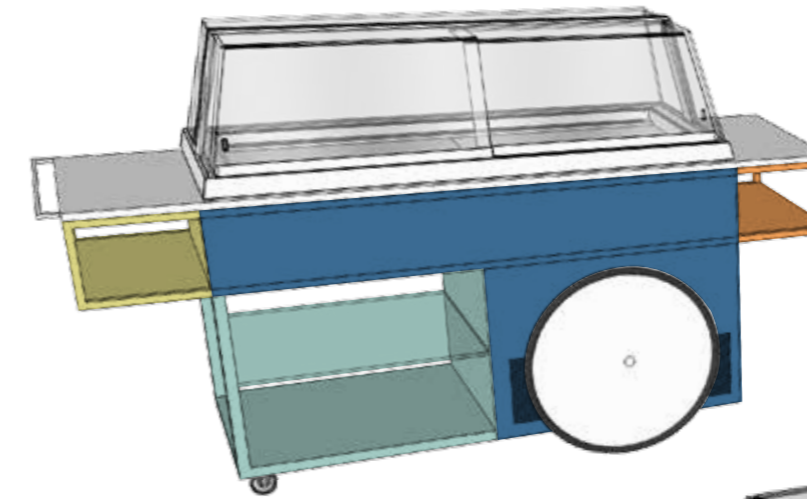

### #MINIJOBS Social showcase

Compact dimensions able to revolutionize the customer experience in your store. MINIJOBS is the first "social" showcase for your business.

T+  
+2°/+8°  
Positive temperature version with shelf (optional)

MiniJobs: minimum size, maximum flexibility.

**T+**  
**+2°/+8°**  
Positive temperature version,  
also with shelf (optional)

**BT**  
**-2°/-20°**  
Negative temperature version

IT'S FREE

#MINIJOBS on tour  
Your creativity, your products, your  
business – wherever you want it.

IT'S STREET

T+  
+2°/+8°  
Positive temperature version available  
also with shelf (optional)

BVPOZZETTI  
-2°/-20°  
Negative temperature for pozzetti

MINIJOBS

**BV/POZZETTI**  
**-2°/-20°**  
**POZZETTI**  
Negative temperature for pozzetti