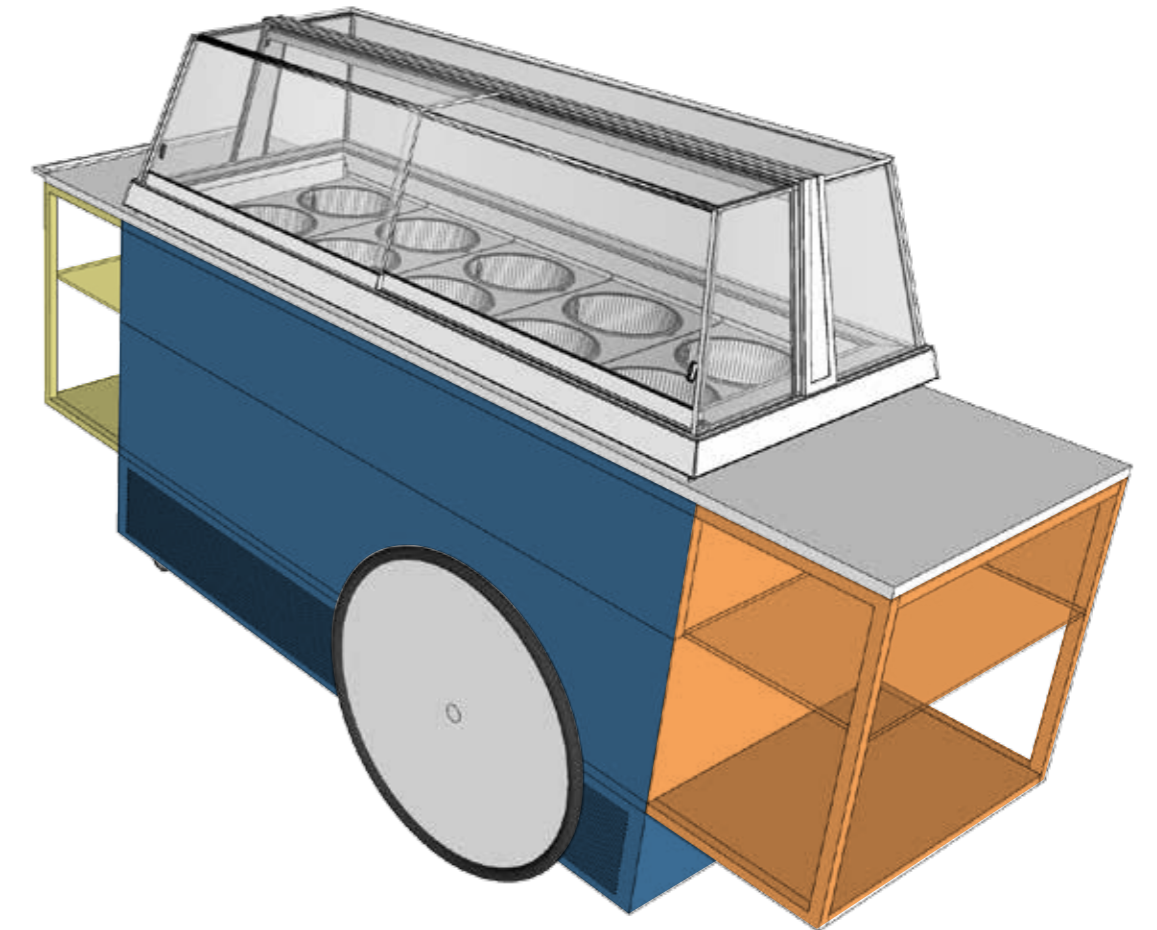

### #MINIJOBS Social showcase

Compact dimensions able to revolutionize the customer experience in your store. MINIJOBS is the first "social" showcase for your business.

T+  
+2°/+8°  
Positive temperature version with shelf (optional)

MiniJobs: minimum size, maximum flexibility.

**T+**  
**+2°/+8°**  
Positive temperature version,  
also with shelf (optional)

**BT**  
**-2°/-20°**  
Negative temperature version

IT'S FREE

#MINIJOBS on tour  
Your creativity, your products, your  
business – wherever you want it.

IT'S STREET

T+  
+2°/+8°  
Positive temperature version available  
also with shelf (optional)

BVPOZZETTI  
-2°/-20°  
Negative temperature for pozzetti

MINIJOBS

**BV/POZZETTI**  
**-2°/-20°**  
**POZZETTI**  
Negative temperature for pozzetti