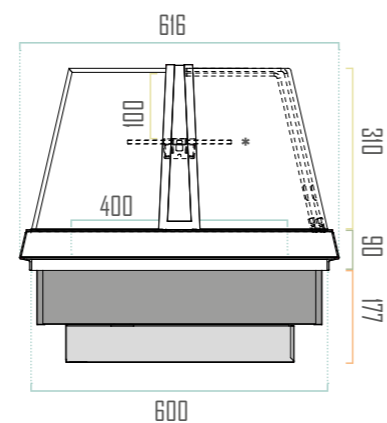

VASCA tank
 Technical Compartment
(electrical panel / discharge outlets)

* Shelf (optional)

Trays optional

MINIJOBS