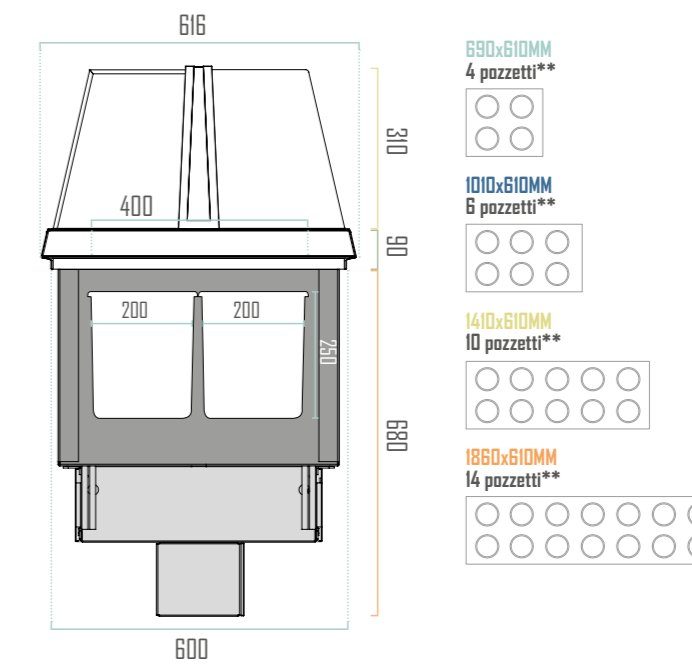

VASCA tank
 Technical Compartment
(electrical panel / discharge outlets)

* Shelf (optional)

Trays optional

MINIJOBS