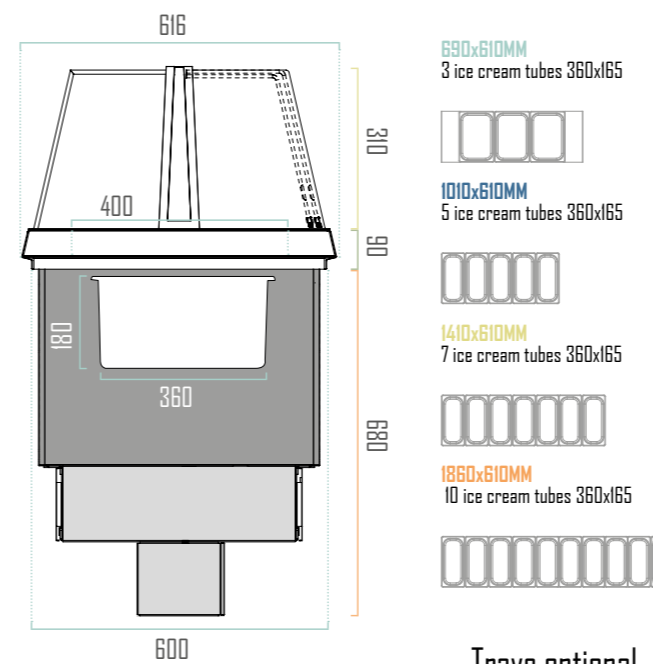

VASCA tank
 Technical Compartment
(electrical panel / discharge outlets)

* Shelf (optional)

Trays optional

MINIJOBS