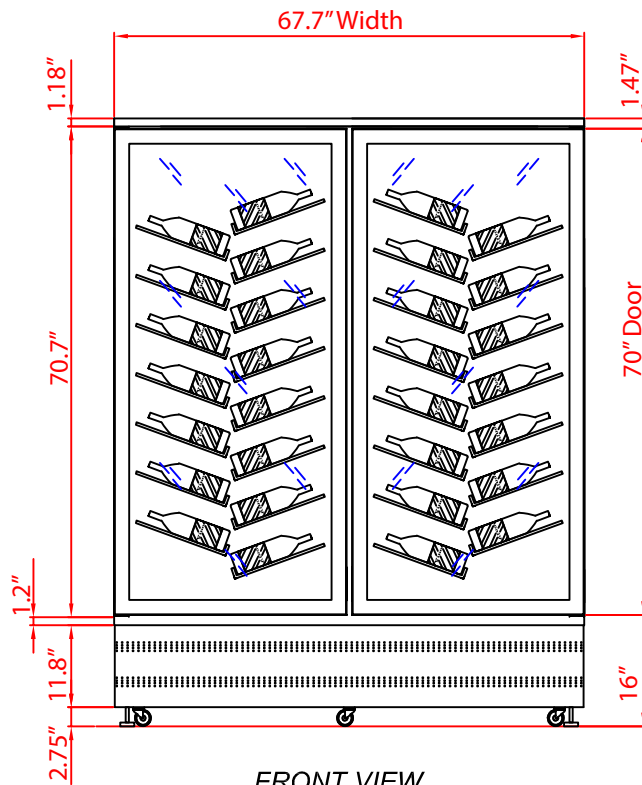

WHITE

BLACK

4 GLAZED SIDES

120 BOTTLES

67.7" (1720mm) x 30" (760mm) x 87.6" (2225mm)

WINE 2

SILVER

WHITE

BLACK

4 GLAZED SIDES

240 BOTTLES

WINE 1

Model 4400NFN

FRONT VIEW

Model 8400NFN

REAR VIEW