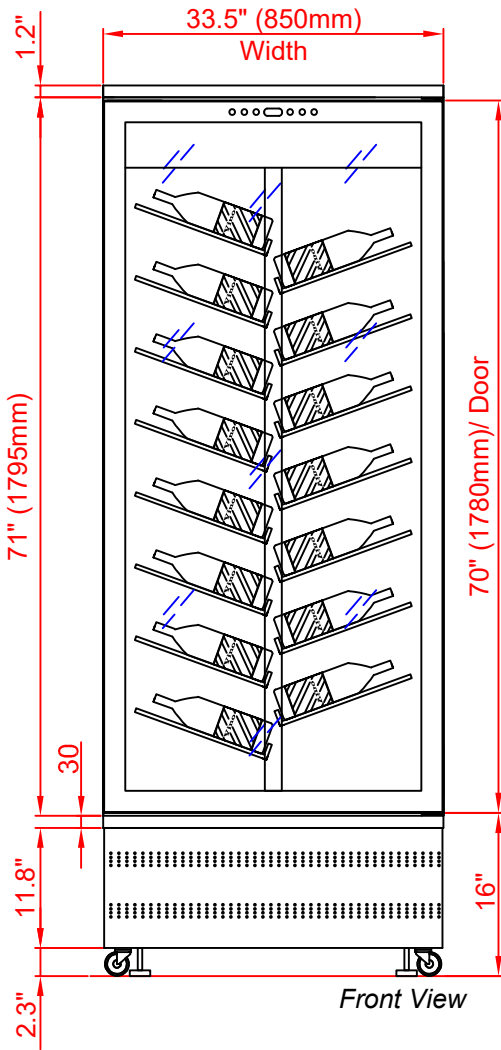

WHITE

BLACK

4 GLAZED SIDES

120 BOTTLES

67.7" (1720mm) x 30" (760mm) x 87.6" (2225mm)

WINE 2

SILVER

WHITE

BLACK

4 GLAZED SIDES

240 BOTTLES

WINE 1

Model 4400NFN

FRONT VIEW

Model 8400NFN

REAR VIEW