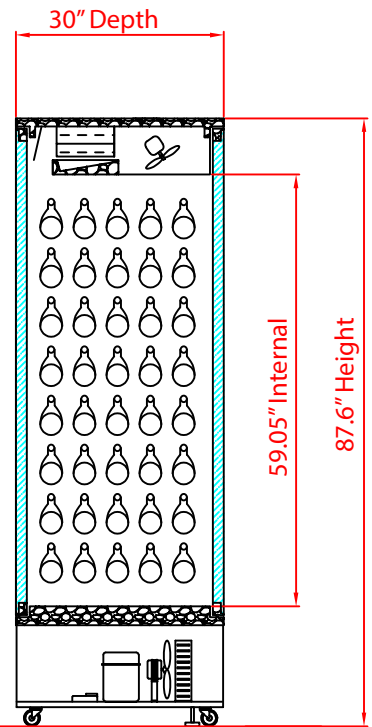

WHITE

BLACK

4 GLAZED SIDES

120 BOTTLES

67.7" (1720mm) x 30" (760mm) x 87.6" (2225mm)

WINE 2

SILVER

WHITE

BLACK

4 GLAZED SIDES

240 BOTTLES

WINE 1

Model 4400NFN

FRONT VIEW

Model 8400NFN

REAR VIEW