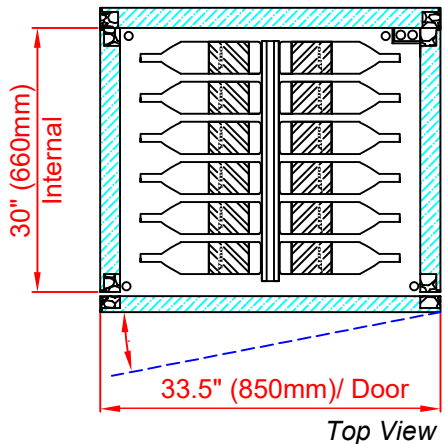

WHITE

BLACK

4 GLAZED SIDES

120 BOTTLES

67.7" (1720mm) x 30" (760mm) x 87.6" (2225mm)

WINE 2

SILVER

WHITE

BLACK

4 GLAZED SIDES

240 BOTTLES

WINE 1

Model 4400NFN

FRONT VIEW

Model 8400NFN

REAR VIEW