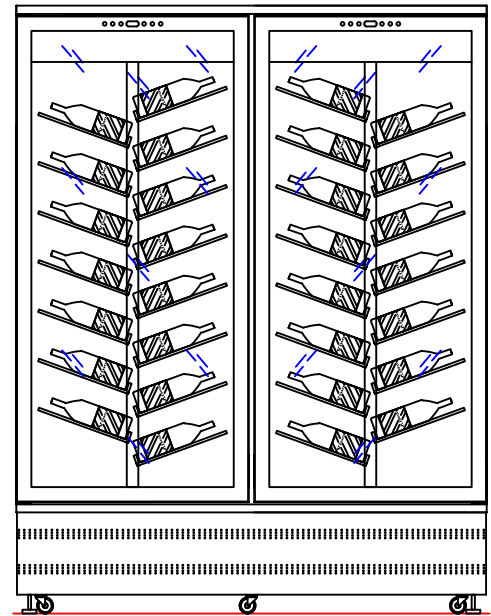

BLACK

4 GLAZED SIDES

240 BOTTLES

WINE 1

Model 4400NFN

FRONT VIEW

Model 8400NFN

REAR VIEW