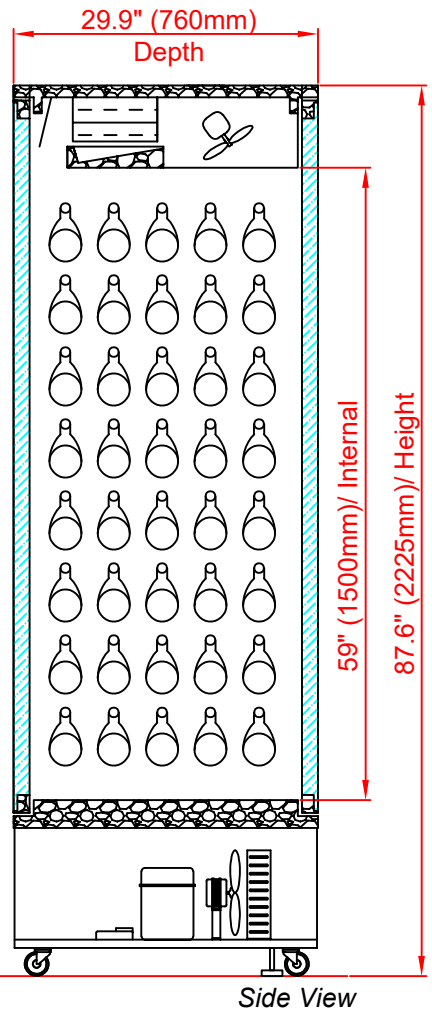

*wine*line

gti **DESIGNS**

35 Trade Zone Court, Ronkonkoma, NY 11779 | 1-800-896-4484
CustomerService@GTIdesigns.com | www.GTIDesigns.com

wine^{line}

33.5" (850mm) x 30" (760mm) x 87.6" (2225mm)

WINE 1

SILVER

WHITE

BLACK

4 GLAZED SIDES

120 BOTTLES

67.7" (1720mm) x 30" (760mm) x 87.6" (2225mm)

WINE 2

SILVER

WHITE

BLACK

4 GLAZED SIDES

240 BOTTLES

WINE 1

Model 4400NFN

FRONT VIEW

Model 8400NFN

REAR VIEW