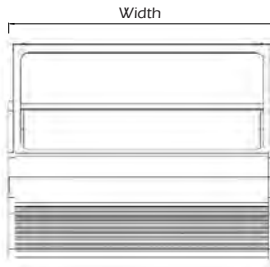

REFRIGERATED

Low Glass Side View

High Glass Side View

Front View

45° Angle Top View

14 Flavors

Low Glass Side View

High Glass Side View

Front View

45° Angle Top View

DISPLAY CASES

Type	Model	Width	Depth	Height	Electrical Requirements
Gelato (High Glass)	AG - 12GH	48.43" (1230mm)	44." (1137mm)	52" (1320mm)	220V/1Phase/60Hz/20 Amps
	AG - 16GH	61.6" (1565mm)	44.8" (1137mm)	52" (1320mm)	220V/1Phase/60Hz/20 Amps
	AG - 18GH	68.3" (1735mm)	44.8" (1137mm)	52" (1320mm)	220V/1Phase/60Hz/25 Amps
	AG - 24GH	88.78" (2255mm)	44.8" (1137mm)	52" (1320mm)	220V/1Phase/60Hz/30 Amps
	AG - 45GH	-	44.8" (1137mm)	52" (1320mm)	220V/1Phase/60Hz/30 Amps
Gelato (Low Glass)	AG - 12GL	48.43" (1230mm)	44.8" (1137mm)	46" (1170mm)	220V/1Phase/60Hz/20 Amps
	AG - 16GL	61.6" (1565mm)	44.8" (1137mm)	46" (1170mm)	220V/1Phase/60Hz/20 Amps
	AG - 18GL	68.3" (1735mm)	44.8" (1137mm)	46" (1170mm)	220V/1Phase/60Hz/25 Amps
	AG - 24GL	88.78" (2255mm)	44.8" (1137mm)	46" (1170mm)	220V/1Phase/60Hz/30 Amps
	AG - 45GL	-	44.8" (1137mm)	52" (1320mm)	220V/1Phase/60Hz/30 Amps
Refrigerated (High Glass)	AG - 1250PH	48.43" (1230mm)	45" (1143mm)	51.6" (1310mm)	220V/1Phase/60Hz/10 Amps
	AG - 1500PH	61.6" (1565mm)	45" (1143mm)	51.6" (1310mm)	220V/1Phase/60Hz/10 Amps
	AG - 1750PH	68.3" (1735mm)	45" (1143mm)	51.6" (1310mm)	220V/1Phase/60Hz/10 Amps
	AG - 2250PH	88.78" (2255mm)	45" (1143mm)	51.6" (1310mm)	220V/1Phase/60Hz/10 Amps
	AG - 45PH	-	45" (1143mm)	51.6" (1310mm)	220V/1Phase/60Hz/10 Amps
Refrigerated (Low Glass)	AG - 1250PL	48.43" (1230mm)	45" (1143mm)	46" (1170mm)	220V/1Phase/60Hz/10 Amps
	AG - 1500PL	61.6" (1565mm)	45" (1143mm)	46" (1170mm)	220V/1Phase/60Hz/10 Amps
	AG - 1750PL	68.3" (1735mm)	45" (1143mm)	46" (1170mm)	220V/1Phase/60Hz/10 Amps
	AG - 2250PL	88.78" (2255mm)	45" (1143mm)	46" (1170mm)	220V/1Phase/60Hz/10 Amps
	AG - 45PL	-	45" (1143mm)	46" (1170mm)	220V/1Phase/60Hz/10 Amps