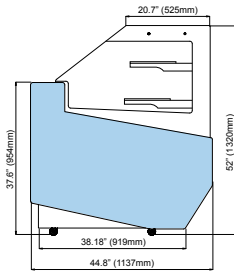

REFRIGERATED

Low Glass Side View

High Glass Side View

Front View

45° Angle Top View

14 Flavors

Low Glass Side View

High Glass Side View

Front View

45° Angle Top View

DISPLAY CASES

Type	Model	Width	Depth	Height	Electrical Requirements
Gelato (High Glass)	AG - 12GH	48.43" (1230mm)	44." (1137mm)	52" (1320mm)	220V/1Phase/60Hz/20 Amps
	AG - 16GH	61.6" (1565mm)	44.8" (1137mm)	52" (1320mm)	220V/1Phase/60Hz/20 Amps
	AG - 18GH	68.3" (1735mm)	44.8" (1137mm)	52" (1320mm)	220V/1Phase/60Hz/25 Amps
	AG - 24GH	88.78" (2255mm)	44.8" (1137mm)	52" (1320mm)	220V/1Phase/60Hz/30 Amps
	AG - 45GH	-	44.8" (1137mm)	52" (1320mm)	220V/1Phase/60Hz/30 Amps
Gelato (Low Glass)	AG - 12GL	48.43" (1230mm)	44.8" (1137mm)	46" (1170mm)	220V/1Phase/60Hz/20 Amps
	AG - 16GL	61.6" (1565mm)	44.8" (1137mm)	46" (1170mm)	220V/1Phase/60Hz/20 Amps
	AG - 18GL	68.3" (1735mm)	44.8" (1137mm)	46" (1170mm)	220V/1Phase/60Hz/25 Amps
	AG - 24GL	88.78" (2255mm)	44.8" (1137mm)	46" (1170mm)	220V/1Phase/60Hz/30 Amps
	AG - 45GL	-	44.8" (1137mm)	52" (1320mm)	220V/1Phase/60Hz/30 Amps
Refrigerated (High Glass)	AG - 1250PH	48.43" (1230mm)	45" (1143mm)	51.6" (1310mm)	220V/1Phase/60Hz/10 Amps
	AG - 1500PH	61.6" (1565mm)	45" (1143mm)	51.6" (1310mm)	220V/1Phase/60Hz/10 Amps
	AG - 1750PH	68.3" (1735mm)	45" (1143mm)	51.6" (1310mm)	220V/1Phase/60Hz/10 Amps
	AG - 2250PH	88.78" (2255mm)	45" (1143mm)	51.6" (1310mm)	220V/1Phase/60Hz/10 Amps
	AG - 45PH	-	45" (1143mm)	51.6" (1310mm)	220V/1Phase/60Hz/10 Amps
Refrigerated (Low Glass)	AG - 1250PL	48.43" (1230mm)	45" (1143mm)	46" (1170mm)	220V/1Phase/60Hz/10 Amps
	AG - 1500PL	61.6" (1565mm)	45" (1143mm)	46" (1170mm)	220V/1Phase/60Hz/10 Amps
	AG - 1750PL	68.3" (1735mm)	45" (1143mm)	46" (1170mm)	220V/1Phase/60Hz/10 Amps
	AG - 2250PL	88.78" (2255mm)	45" (1143mm)	46" (1170mm)	220V/1Phase/60Hz/10 Amps
	AG - 45PL	-	45" (1143mm)	46" (1170mm)	220V/1Phase/60Hz/10 Amps