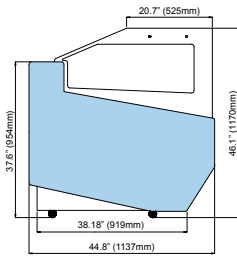

REFRIGERATED

Low Glass Side View

High Glass Side View

Front View

45° Angle Top View

14 Flavors

Low Glass Side View

High Glass Side View

Front View

45° Angle Top View

DISPLAY CASES

Type	Model	Width	Depth	Height	Electrical Requirements
Gelato (High Glass)	AG - 12GH	48.43" (1230mm)	44." (1137mm)	52" (1320mm)	220V/1Phase/60Hz/20 Amps
	AG - 16GH	61.6" (1565mm)	44.8" (1137mm)	52" (1320mm)	220V/1Phase/60Hz/20 Amps
	AG - 18GH	68.3" (1735mm)	44.8" (1137mm)	52" (1320mm)	220V/1Phase/60Hz/25 Amps
	AG - 24GH	88.78" (2255mm)	44.8" (1137mm)	52" (1320mm)	220V/1Phase/60Hz/30 Amps
	AG - 45GH	-	44.8" (1137mm)	52" (1320mm)	220V/1Phase/60Hz/30 Amps
Gelato (Low Glass)	AG - 12GL	48.43" (1230mm)	44.8" (1137mm)	46" (1170mm)	220V/1Phase/60Hz/20 Amps
	AG - 16GL	61.6" (1565mm)	44.8" (1137mm)	46" (1170mm)	220V/1Phase/60Hz/20 Amps
	AG - 18GL	68.3" (1735mm)	44.8" (1137mm)	46" (1170mm)	220V/1Phase/60Hz/25 Amps
	AG - 24GL	88.78" (2255mm)	44.8" (1137mm)	46" (1170mm)	220V/1Phase/60Hz/30 Amps
	AG - 45GL	-	44.8" (1137mm)	52" (1320mm)	220V/1Phase/60Hz/30 Amps
Refrigerated (High Glass)	AG - 1250PH	48.43" (1230mm)	45" (1143mm)	51.6" (1310mm)	220V/1Phase/60Hz/10 Amps
	AG - 1500PH	61.6" (1565mm)	45" (1143mm)	51.6" (1310mm)	220V/1Phase/60Hz/10 Amps
	AG - 1750PH	68.3" (1735mm)	45" (1143mm)	51.6" (1310mm)	220V/1Phase/60Hz/10 Amps
	AG - 2250PH	88.78" (2255mm)	45" (1143mm)	51.6" (1310mm)	220V/1Phase/60Hz/10 Amps
	AG - 45PH	-	45" (1143mm)	51.6" (1310mm)	220V/1Phase/60Hz/10 Amps
Refrigerated (Low Glass)	AG - 1250PL	48.43" (1230mm)	45" (1143mm)	46" (1170mm)	220V/1Phase/60Hz/10 Amps
	AG - 1500PL	61.6" (1565mm)	45" (1143mm)	46" (1170mm)	220V/1Phase/60Hz/10 Amps
	AG - 1750PL	68.3" (1735mm)	45" (1143mm)	46" (1170mm)	220V/1Phase/60Hz/10 Amps
	AG - 2250PL	88.78" (2255mm)	45" (1143mm)	46" (1170mm)	220V/1Phase/60Hz/10 Amps
	AG - 45PL	-	45" (1143mm)	46" (1170mm)	220V/1Phase/60Hz/10 Amps