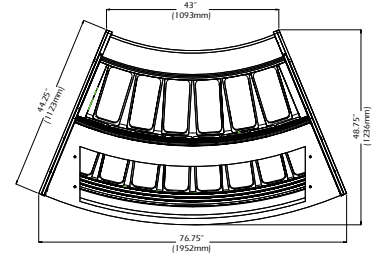

REFRIGERATED

Low Glass Side View

High Glass Side View

Front View

45° Angle Top View

14 Flavors

Low Glass Side View

High Glass Side View

Front View

45° Angle Top View

DISPLAY CASES

Type	Model	Width	Depth	Height	Electrical Requirements
Gelato (High Glass)	AG - 12GH	48.43" (1230mm)	44." (1137mm)	52" (1320mm)	220V/1Phase/60Hz/20 Amps
	AG - 16GH	61.6" (1565mm)	44.8" (1137mm)	52" (1320mm)	220V/1Phase/60Hz/20 Amps
	AG - 18GH	68.3" (1735mm)	44.8" (1137mm)	52" (1320mm)	220V/1Phase/60Hz/25 Amps
	AG - 24GH	88.78" (2255mm)	44.8" (1137mm)	52" (1320mm)	220V/1Phase/60Hz/30 Amps
	AG - 45GH	-	44.8" (1137mm)	52" (1320mm)	220V/1Phase/60Hz/30 Amps
Gelato (Low Glass)	AG - 12GL	48.43" (1230mm)	44.8" (1137mm)	46" (1170mm)	220V/1Phase/60Hz/20 Amps
	AG - 16GL	61.6" (1565mm)	44.8" (1137mm)	46" (1170mm)	220V/1Phase/60Hz/20 Amps
	AG - 18GL	68.3" (1735mm)	44.8" (1137mm)	46" (1170mm)	220V/1Phase/60Hz/25 Amps
	AG - 24GL	88.78" (2255mm)	44.8" (1137mm)	46" (1170mm)	220V/1Phase/60Hz/30 Amps
	AG - 45GL	-	44.8" (1137mm)	52" (1320mm)	220V/1Phase/60Hz/30 Amps
Refrigerated (High Glass)	AG - 1250PH	48.43" (1230mm)	45" (1143mm)	51.6" (1310mm)	220V/1Phase/60Hz/10 Amps
	AG - 1500PH	61.6" (1565mm)	45" (1143mm)	51.6" (1310mm)	220V/1Phase/60Hz/10 Amps
	AG - 1750PH	68.3" (1735mm)	45" (1143mm)	51.6" (1310mm)	220V/1Phase/60Hz/10 Amps
	AG - 2250PH	88.78" (2255mm)	45" (1143mm)	51.6" (1310mm)	220V/1Phase/60Hz/10 Amps
	AG - 45PH	-	45" (1143mm)	51.6" (1310mm)	220V/1Phase/60Hz/10 Amps
Refrigerated (Low Glass)	AG - 1250PL	48.43" (1230mm)	45" (1143mm)	46" (1170mm)	220V/1Phase/60Hz/10 Amps
	AG - 1500PL	61.6" (1565mm)	45" (1143mm)	46" (1170mm)	220V/1Phase/60Hz/10 Amps
	AG - 1750PL	68.3" (1735mm)	45" (1143mm)	46" (1170mm)	220V/1Phase/60Hz/10 Amps
	AG - 2250PL	88.78" (2255mm)	45" (1143mm)	46" (1170mm)	220V/1Phase/60Hz/10 Amps
	AG - 45PL	-	45" (1143mm)	46" (1170mm)	220V/1Phase/60Hz/10 Amps