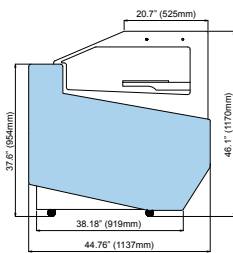

REFRIGERATED

Low Glass Side View

High Glass Side View

Front View

45° Angle Top View

14 Flavors

Low Glass Side View

High Glass Side View

Front View

45° Angle Top View

DISPLAY CASES

Type	Model	Width	Depth	Height	Electrical Requirements
Gelato (High Glass)	AG - 12GH	48.43" (1230mm)	44." (1137mm)	52" (1320mm)	220V/1Phase/60Hz/20 Amps
	AG - 16GH	61.6" (1565mm)	44.8" (1137mm)	52" (1320mm)	220V/1Phase/60Hz/20 Amps
	AG - 18GH	68.3" (1735mm)	44.8" (1137mm)	52" (1320mm)	220V/1Phase/60Hz/25 Amps
	AG - 24GH	88.78" (2255mm)	44.8" (1137mm)	52" (1320mm)	220V/1Phase/60Hz/30 Amps
	AG - 45GH	-	44.8" (1137mm)	52" (1320mm)	220V/1Phase/60Hz/30 Amps
Gelato (Low Glass)	AG - 12GL	48.43" (1230mm)	44.8" (1137mm)	46" (1170mm)	220V/1Phase/60Hz/20 Amps
	AG - 16GL	61.6" (1565mm)	44.8" (1137mm)	46" (1170mm)	220V/1Phase/60Hz/20 Amps
	AG - 18GL	68.3" (1735mm)	44.8" (1137mm)	46" (1170mm)	220V/1Phase/60Hz/25 Amps
	AG - 24GL	88.78" (2255mm)	44.8" (1137mm)	46" (1170mm)	220V/1Phase/60Hz/30 Amps
	AG - 45GL	-	44.8" (1137mm)	52" (1320mm)	220V/1Phase/60Hz/30 Amps
Refrigerated (High Glass)	AG - 1250PH	48.43" (1230mm)	45" (1143mm)	51.6" (1310mm)	220V/1Phase/60Hz/10 Amps
	AG - 1500PH	61.6" (1565mm)	45" (1143mm)	51.6" (1310mm)	220V/1Phase/60Hz/10 Amps
	AG - 1750PH	68.3" (1735mm)	45" (1143mm)	51.6" (1310mm)	220V/1Phase/60Hz/10 Amps
	AG - 2250PH	88.78" (2255mm)	45" (1143mm)	51.6" (1310mm)	220V/1Phase/60Hz/10 Amps
	AG - 45PH	-	45" (1143mm)	51.6" (1310mm)	220V/1Phase/60Hz/10 Amps
Refrigerated (Low Glass)	AG - 1250PL	48.43" (1230mm)	45" (1143mm)	46" (1170mm)	220V/1Phase/60Hz/10 Amps
	AG - 1500PL	61.6" (1565mm)	45" (1143mm)	46" (1170mm)	220V/1Phase/60Hz/10 Amps
	AG - 1750PL	68.3" (1735mm)	45" (1143mm)	46" (1170mm)	220V/1Phase/60Hz/10 Amps
	AG - 2250PL	88.78" (2255mm)	45" (1143mm)	46" (1170mm)	220V/1Phase/60Hz/10 Amps
	AG - 45PL	-	45" (1143mm)	46" (1170mm)	220V/1Phase/60Hz/10 Amps