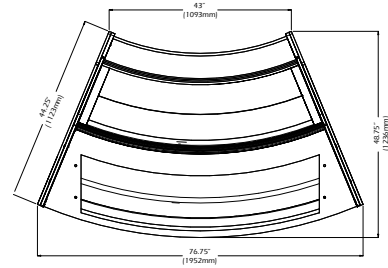

REFRIGERATED

Low Glass Side View

High Glass Side View

Front View

45° Angle Top View

14 Flavors

Low Glass Side View

High Glass Side View

Front View

45° Angle Top View

DISPLAY CASES

Type	Model	Width	Depth	Height	Electrical Requirements
Gelato (High Glass)	AG - 12GH	48.43" (1230mm)	44." (1137mm)	52" (1320mm)	220V/1Phase/60Hz/20 Amps
	AG - 16GH	61.6" (1565mm)	44.8" (1137mm)	52" (1320mm)	220V/1Phase/60Hz/20 Amps
	AG - 18GH	68.3" (1735mm)	44.8" (1137mm)	52" (1320mm)	220V/1Phase/60Hz/25 Amps
	AG - 24GH	88.78" (2255mm)	44.8" (1137mm)	52" (1320mm)	220V/1Phase/60Hz/30 Amps
	AG - 45GH	-	44.8" (1137mm)	52" (1320mm)	220V/1Phase/60Hz/30 Amps
Gelato (Low Glass)	AG - 12GL	48.43" (1230mm)	44.8" (1137mm)	46" (1170mm)	220V/1Phase/60Hz/20 Amps
	AG - 16GL	61.6" (1565mm)	44.8" (1137mm)	46" (1170mm)	220V/1Phase/60Hz/20 Amps
	AG - 18GL	68.3" (1735mm)	44.8" (1137mm)	46" (1170mm)	220V/1Phase/60Hz/25 Amps
	AG - 24GL	88.78" (2255mm)	44.8" (1137mm)	46" (1170mm)	220V/1Phase/60Hz/30 Amps
	AG - 45GL	-	44.8" (1137mm)	52" (1320mm)	220V/1Phase/60Hz/30 Amps
Refrigerated (High Glass)	AG - 1250PH	48.43" (1230mm)	45" (1143mm)	51.6" (1310mm)	220V/1Phase/60Hz/10 Amps
	AG - 1500PH	61.6" (1565mm)	45" (1143mm)	51.6" (1310mm)	220V/1Phase/60Hz/10 Amps
	AG - 1750PH	68.3" (1735mm)	45" (1143mm)	51.6" (1310mm)	220V/1Phase/60Hz/10 Amps
	AG - 2250PH	88.78" (2255mm)	45" (1143mm)	51.6" (1310mm)	220V/1Phase/60Hz/10 Amps
	AG - 45PH	-	45" (1143mm)	51.6" (1310mm)	220V/1Phase/60Hz/10 Amps
Refrigerated (Low Glass)	AG - 1250PL	48.43" (1230mm)	45" (1143mm)	46" (1170mm)	220V/1Phase/60Hz/10 Amps
	AG - 1500PL	61.6" (1565mm)	45" (1143mm)	46" (1170mm)	220V/1Phase/60Hz/10 Amps
	AG - 1750PL	68.3" (1735mm)	45" (1143mm)	46" (1170mm)	220V/1Phase/60Hz/10 Amps
	AG - 2250PL	88.78" (2255mm)	45" (1143mm)	46" (1170mm)	220V/1Phase/60Hz/10 Amps
	AG - 45PL	-	45" (1143mm)	46" (1170mm)	220V/1Phase/60Hz/10 Amps