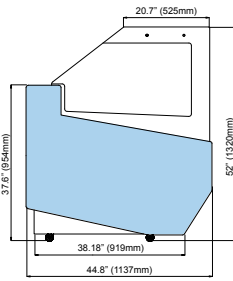

REFRIGERATED

Low Glass Side View

High Glass Side View

Front View

45° Angle Top View

14 Flavors

Low Glass Side View

High Glass Side View

Front View

45° Angle Top View

DISPLAY CASES

Type	Model	Width	Depth	Height	Electrical Requirements
Gelato (High Glass)	AG - 12GH	48.43" (1230mm)	44." (1137mm)	52" (1320mm)	220V/1Phase/60Hz/20 Amps
	AG - 16GH	61.6" (1565mm)	44.8" (1137mm)	52" (1320mm)	220V/1Phase/60Hz/20 Amps
	AG - 18GH	68.3" (1735mm)	44.8" (1137mm)	52" (1320mm)	220V/1Phase/60Hz/25 Amps
	AG - 24GH	88.78" (2255mm)	44.8" (1137mm)	52" (1320mm)	220V/1Phase/60Hz/30 Amps
	AG - 45GH	-	44.8" (1137mm)	52" (1320mm)	220V/1Phase/60Hz/30 Amps
Gelato (Low Glass)	AG - 12GL	48.43" (1230mm)	44.8" (1137mm)	46" (1170mm)	220V/1Phase/60Hz/20 Amps
	AG - 16GL	61.6" (1565mm)	44.8" (1137mm)	46" (1170mm)	220V/1Phase/60Hz/20 Amps
	AG - 18GL	68.3" (1735mm)	44.8" (1137mm)	46" (1170mm)	220V/1Phase/60Hz/25 Amps
	AG - 24GL	88.78" (2255mm)	44.8" (1137mm)	46" (1170mm)	220V/1Phase/60Hz/30 Amps
	AG - 45GL	-	44.8" (1137mm)	52" (1320mm)	220V/1Phase/60Hz/30 Amps
Refrigerated (High Glass)	AG - 1250PH	48.43" (1230mm)	45" (1143mm)	51.6" (1310mm)	220V/1Phase/60Hz/10 Amps
	AG - 1500PH	61.6" (1565mm)	45" (1143mm)	51.6" (1310mm)	220V/1Phase/60Hz/10 Amps
	AG - 1750PH	68.3" (1735mm)	45" (1143mm)	51.6" (1310mm)	220V/1Phase/60Hz/10 Amps
	AG - 2250PH	88.78" (2255mm)	45" (1143mm)	51.6" (1310mm)	220V/1Phase/60Hz/10 Amps
	AG - 45PH	-	45" (1143mm)	51.6" (1310mm)	220V/1Phase/60Hz/10 Amps
Refrigerated (Low Glass)	AG - 1250PL	48.43" (1230mm)	45" (1143mm)	46" (1170mm)	220V/1Phase/60Hz/10 Amps
	AG - 1500PL	61.6" (1565mm)	45" (1143mm)	46" (1170mm)	220V/1Phase/60Hz/10 Amps
	AG - 1750PL	68.3" (1735mm)	45" (1143mm)	46" (1170mm)	220V/1Phase/60Hz/10 Amps
	AG - 2250PL	88.78" (2255mm)	45" (1143mm)	46" (1170mm)	220V/1Phase/60Hz/10 Amps
	AG - 45PL	-	45" (1143mm)	46" (1170mm)	220V/1Phase/60Hz/10 Amps