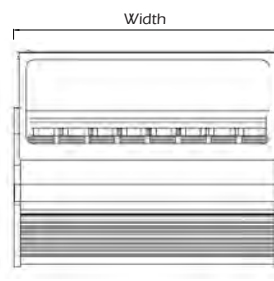

REFRIGERATED

Low Glass Side View

High Glass Side View

Front View

45° Angle Top View

14 Flavors

Low Glass Side View

High Glass Side View

Front View

45° Angle Top View

DISPLAY CASES

Type	Model	Width	Depth	Height	Electrical Requirements
Gelato (High Glass)	AG - 12GH	48.43" (1230mm)	44." (1137mm)	52" (1320mm)	220V/1Phase/60Hz/20 Amps
	AG - 16GH	61.6" (1565mm)	44.8" (1137mm)	52" (1320mm)	220V/1Phase/60Hz/20 Amps
	AG - 18GH	68.3" (1735mm)	44.8" (1137mm)	52" (1320mm)	220V/1Phase/60Hz/25 Amps
	AG - 24GH	88.78" (2255mm)	44.8" (1137mm)	52" (1320mm)	220V/1Phase/60Hz/30 Amps
	AG - 45GH	-	44.8" (1137mm)	52" (1320mm)	220V/1Phase/60Hz/30 Amps
Gelato (Low Glass)	AG - 12GL	48.43" (1230mm)	44.8" (1137mm)	46" (1170mm)	220V/1Phase/60Hz/20 Amps
	AG - 16GL	61.6" (1565mm)	44.8" (1137mm)	46" (1170mm)	220V/1Phase/60Hz/20 Amps
	AG - 18GL	68.3" (1735mm)	44.8" (1137mm)	46" (1170mm)	220V/1Phase/60Hz/25 Amps
	AG - 24GL	88.78" (2255mm)	44.8" (1137mm)	46" (1170mm)	220V/1Phase/60Hz/30 Amps
	AG - 45GL	-	44.8" (1137mm)	52" (1320mm)	220V/1Phase/60Hz/30 Amps
Refrigerated (High Glass)	AG - 1250PH	48.43" (1230mm)	45" (1143mm)	51.6" (1310mm)	220V/1Phase/60Hz/10 Amps
	AG - 1500PH	61.6" (1565mm)	45" (1143mm)	51.6" (1310mm)	220V/1Phase/60Hz/10 Amps
	AG - 1750PH	68.3" (1735mm)	45" (1143mm)	51.6" (1310mm)	220V/1Phase/60Hz/10 Amps
	AG - 2250PH	88.78" (2255mm)	45" (1143mm)	51.6" (1310mm)	220V/1Phase/60Hz/10 Amps
	AG - 45PH	-	45" (1143mm)	51.6" (1310mm)	220V/1Phase/60Hz/10 Amps
Refrigerated (Low Glass)	AG - 1250PL	48.43" (1230mm)	45" (1143mm)	46" (1170mm)	220V/1Phase/60Hz/10 Amps
	AG - 1500PL	61.6" (1565mm)	45" (1143mm)	46" (1170mm)	220V/1Phase/60Hz/10 Amps
	AG - 1750PL	68.3" (1735mm)	45" (1143mm)	46" (1170mm)	220V/1Phase/60Hz/10 Amps
	AG - 2250PL	88.78" (2255mm)	45" (1143mm)	46" (1170mm)	220V/1Phase/60Hz/10 Amps
	AG - 45PL	-	45" (1143mm)	46" (1170mm)	220V/1Phase/60Hz/10 Amps