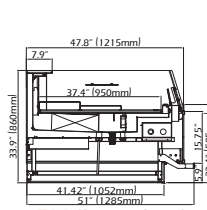

MEAT

FM (low glass)