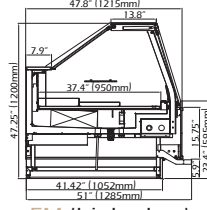

FM (high glass)