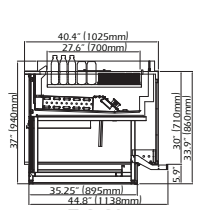

REFRIGERATED

BAKERY

DELI

MEAT

PIZZA

GRAB 'N' GO

FGGL

SALAD/ OLIVES

BAIN MARIE

DISPLAY CASES