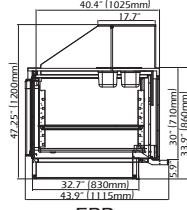

REFRIGERATED

BAKERY

DELI

MEAT

PIZZA

GRAB 'N' GO

SALAD/ OLIVES

BAIN MARIE

FPR

DISPLAY CASES