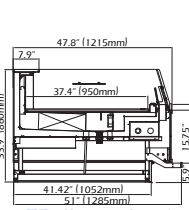

DELI

FD (low glass)